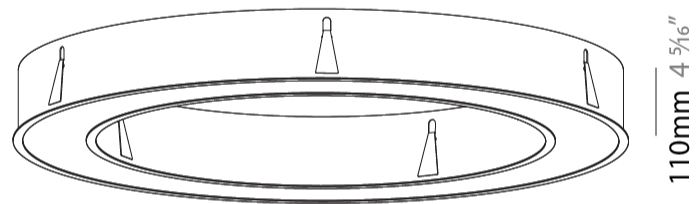

GENERAL

Series: Glorious
 Subseries: Glorious
 Brand: Prolicht
 Division: Architectural
 Mounting Type: Recessed
 Mounting Location: Ceiling
 Subcategory: Ambient

PHYSICAL

Shape: Round
 Diameter (mm): 1270
 Diameter (in): 50
 Height (mm): 110
 Height (in): 4 ⁵/₁₆
 Min. Recessing Depth (mm): 120
 Min. Recessing Depth (in): 4 ³/₄
 Light Distribution: Direct
 Weight (kg): 15.446
 Weight (lbs): 34.05
 Diffuser: PMMA - Opal or Micro-Prism
 Fixture Finish: SSR / BKV / CWI / CRY / HAB / UFT / ITA / RUA / FTG / MYG / LOD / PUS / FRO / FUP / KIA / POP / BLS / SPG / MEY / GOH / GUM / CHC / COM / ABZ / JAG / OBR / MOS / ROR
 Fixture Material: Aluminum
 Cut-out Measurements: 1260mm / 49 5/8" x 940mm / 37"

PROJECT
TYPE
SPECIFIER
QUANTITY
DATE

Ø 928mma 36 ⁹/₁₆"

Ø 1270mm 50 "

110mm 4 ⁵/₁₆"

1260mm x 940mm
49 5/8" x 37"

120mm
4 3/4"

10 - 15mm
3/8" - 9/16"

A37507-